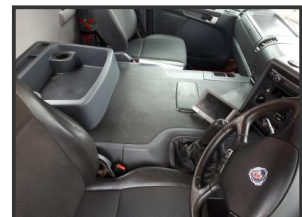

### £POA

142 Scania 6x4 Tipper,  
Mint Condition,  
290Km,  
Wilcox Insulated Tar Spec Tipping Body, Floor of body in perfect condition ,  
2 shoots,  
Electric cover with remote,  
Handsfree, Led warning light front and back, Reversing camera.